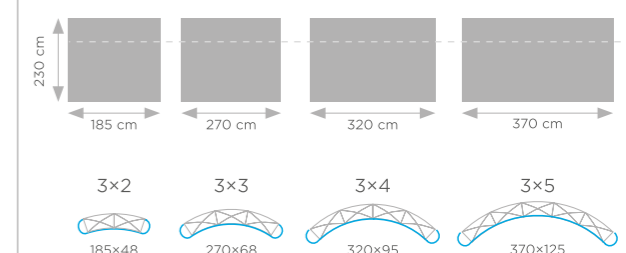

- náš bestseller
- efektívna prezentácia grafiky
- rýchla a ľahká montáž
- voliteľné: halogénové alebo LED osvetlenie

Táto sada obsahuje: skladací rám, montážne horné tyče s lepiacou 3M páskou, kompletnú sadu stavebných tyčí, 3M magnetickú pásku, celú sadu predných a bočných PVC panelov. Na ochranu panelov pred poškodením pri preprave odporúčame dokúpiť kufřík alebo multifunkčný pult.

- our bestseller in the walls section
- effective presentation of graphics
- quick and easy assembly
- optional: halogen or LED lighting

This set includes: pop-up frame, set of construction bars, set of upper 3M magnetic bars, 3M magnetic tape, set of PVC boards. Choose a bag for this system on page 34.

- unser Bestseller im Bereich Wände
- spektakuläre Präsentation von Grafiken
- schnelle und einfache Installation
- optional: Halogen oder LED-Beleuchtung

Dieses Set enthält: POP-UP Wand, ein Satz Konstruktions Bügeln, ein Satz 3M Befestigungsstreifen für Paneelen Montage, 3M magnetische Band, ein Satz Paneele. Wähle eine Tasche für dieses System auf Seite 34.

3x2	5907451662984	20 kg
3x3	5907451660331	24 kg
3x4	5907451660348	28 kg
3x5	5907451662991	32 kg